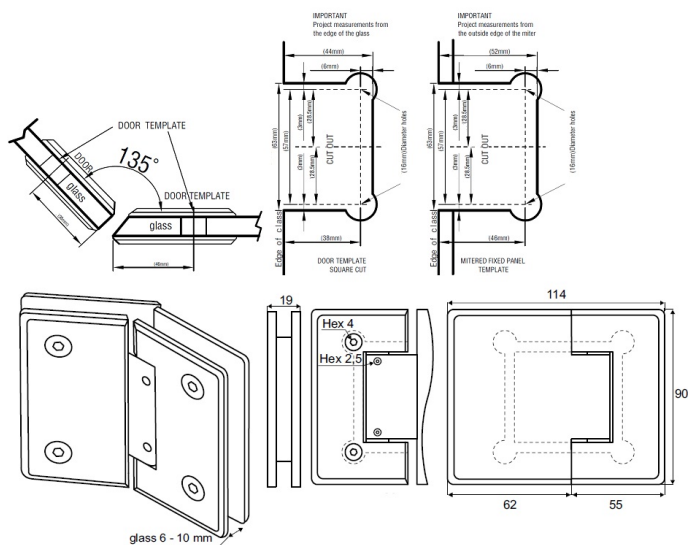

PRODUCT SHEET

Description:

Shower Hinge "CPH", 135DG, SS-Look, Glass/Glass, 6-10mm Glass Thickness, W/Angle Adjustment Function & 25DG Return, Function, Brass Material, Chamfered Edges

Item number:

15.23.808-0

Units	Box	Carton	HS Code	Barcode
Pcs.	1	10	8302100090	
				5704866059749

SISO A/S

Mileparken 11
DK-2740 Skovlunde
Denmark
VAT: DK 24786013

Phone +45 45 830 900

www.siso.dk
siso@siso.dk

Danske Bank
Nytrov Branch
Copenhagen
SWIFT: DABADKKK

Account no.
4180 3112 112936
IBAN Account
DK7230003112112936